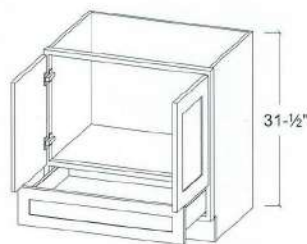

VSBD24/VSBD27/VSBD30
VSBD33/VSBD36/VSBD39