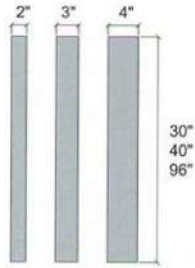

Solid Filler
 F2x30/F3x30
 F2x40/F3x40/F4x40
 F2x96/F3x96

Base End Panel (5/8" thickness)
 BEP15mmx25/DWP
 BEP15mmx25-3/4

Wall End Panel (5/8" Thickness)
 WEP15mmx13x31-1/2
 WEP15mmx13x41-1/2

Turntable
 LS28(1SET)