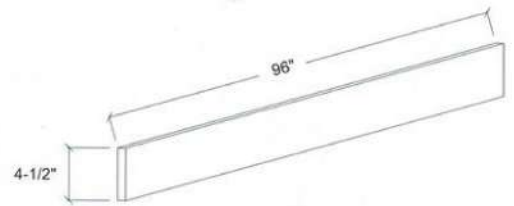

Base Moulding
BM8 (96"w, 4-1/2"h, 3/4"d)