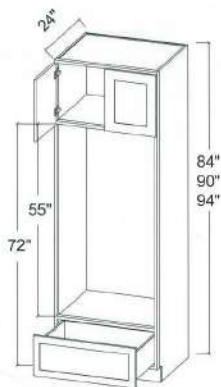

BSR09

SBA36/SBA39

BBC3036-9/BBC3339-12
BBC3642-15/BBC3945-18

CB33 (with shelf)
CB36 (with shelf)

BASE CABINETS *(Frameless Cabinet: All base cabinets with one top single drawer only)*

SB24
SB27
SB30

SB33
SB36
SB39

BWB18

BEOS0924
BEOS1224

ROT15/ROT18/ROT21
ROT24/ROT27/ROT30
ROT33/ROT36/ROT39

PANTRY CABINETS

W301224/W301824
W302224
&
OVD3072

WP153024/WP183024/WP213024
WP153624/WP183624/WP213624
WP154024/WP184024/WP214024
&
WP1554/WP1854/WP2154

4x8 Panel
 PN48x96x15mm

Fridge Panel
 PN25x96x18mm
 PN30x96x18mm

Base Moulding
 BM8 (96"w, 4-1/2"h, 3/4"d)