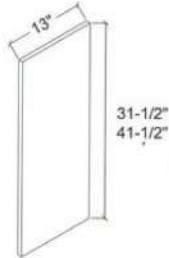

VS824
VS827
VS830

VS833
VS836
VS839

VD12-3/VD15-3
VD18-3/VD21-3

VD12-1/VD15-1
VD18-1/VD21-1

VD24-1

VSBD24/VSBD27/VSBD30
VSBD33/VSBD36/VSBD39

VSD36-3L/VSD36-3R

ACCESSORIES

Solid Filler
 F2x30/F3x30
 F2x40/F3x40/F4x40
 F2x96/F3x96

Base End Panel (5/8" thickness)
 BEP15mmx25/DWP
 BEP15mmx25-3/4

Wall End Panel (5/8" Thickness)
 WEP15mmx13x31-1/2
 WEP15mmx13x41-1/2

Turntable
 LS28(1SET)

4x8 Panel
 PN48x96x15mm

Fridge Panel
 PN25x96x18mm
 PN30x96x18mm

Base Moulding
 BM8 (96"w, 4-1/2"h, 3/4"d)