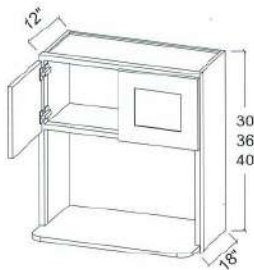

MWC2430/MWC2436/MWC2440
MWC2730/MWC2736/MWC2740
MWC3030/MWC3036/MWC3040