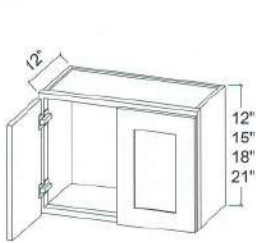

WALL CABINETS

W1812
W2412/W2415/W2418/W2421
W2712/W2715/W2718/W2721
W3012/W3015/W3018/W3021
W3312/W3315/W3318/W3321
W3612/W3615/W3618/W3621
W3918