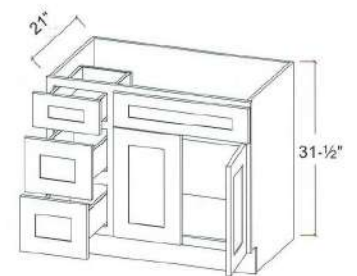

VSD36-3L/VSD36-3R