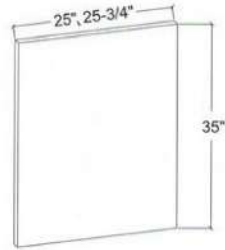

Base End Panel (5/8" thickness)
BEP15mmx25/DWP
BEP15mmx25-3/4