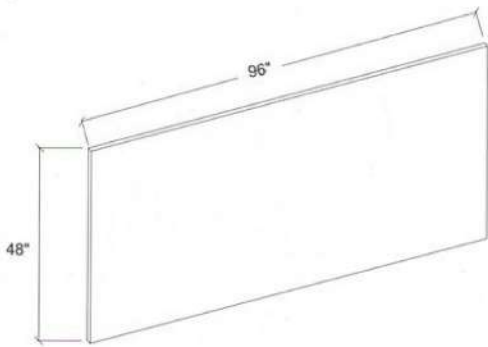

Solid Filler
 F2x30/F3x30
 F2x40/F3x40/F4x40
 F2x96/F3x96

Base End Panel (5/8" thickness)
 BEP15mmx25/DWP
 BEP15mmx25-3/4

Wall End Panel (5/8" Thickness)
 WEP15mmx13x31-1/2
 WEP15mmx13x41-1/2

Turntable
 LS28(1SET)

4x8 Panel
 PN48x96x15mm

Fridge Panel
 PN25x96x18mm
 PN30x96x18mm

Base Moulding
 BM8 (96"w, 4-1/2"h, 3/4"d)