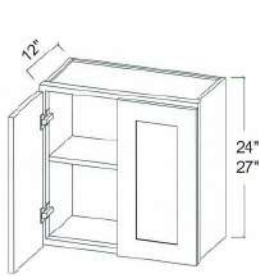

W2424/W2427
W2724/W2727
W3024/W3027
W3324/W3327
W3624/W3627